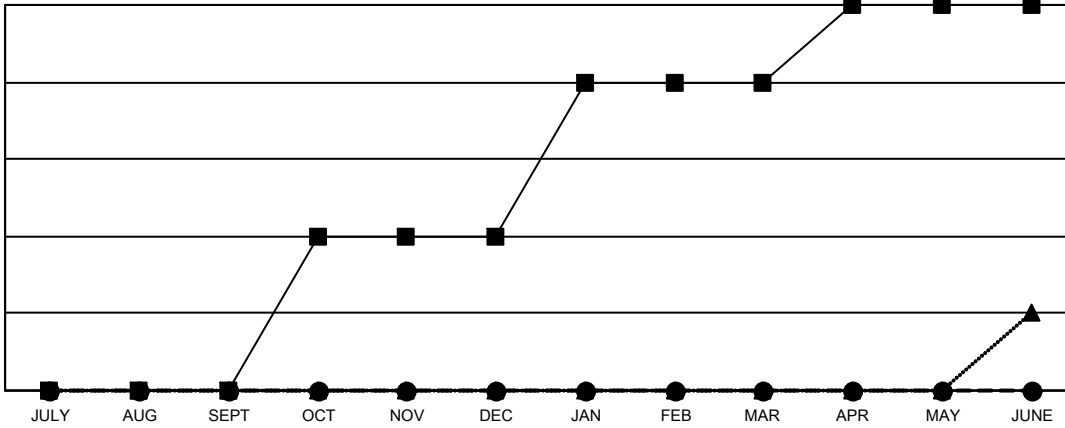

GMT MONTHLY MEMBERSHIP PROGRESS REPORT

Results as of: 11/30/2024

Multiple District 18

LOCATION: GEORGIA

GMT: OPEN

GMT CA 1

Clubs			
RESULTS FOR 2024-2025			
QUARTER	NEW CLUB GOAL	NEW CLUBS	DROPPED CLUBS
JULY/AUG/SEPT	0	0	1
OCT/NOV/DEC	2	0	0
JAN/FEB/MAR	2	0	0
APR/MAY/JUNE	1	0	0

Members			
RESULTS FOR 2024-2025			
QUARTER	MEMBER GROWTH NET GOAL	MEMBER GROWTH ACTUAL	DROPPED MEMBERS ACTUAL (including transfers)
JULY/AUG/SEPT	110	124	100
OCT/NOV/DEC	190	41	54
JAN/FEB/MAR	85	0	0
APR/MAY/JUNE	95	0	0

GOALS AND ACTUAL NEW CLUBS CUMULATIVE

- - CURRENT YEAR GOALS FOR NEW CLUBS
- - CURRENT YEAR ACTUAL NEW CLUBS
- ▲ - LAST YEAR ACTUAL NEW CLUBS

GOALS AND ACTUAL MEMBERS CUMULATIVE

- - MEMBER GROWTH NET GOAL
- - MEMBER GROWTH ACTUAL
- ▲ - LAST YEAR MEMBERSHIP ACTUAL