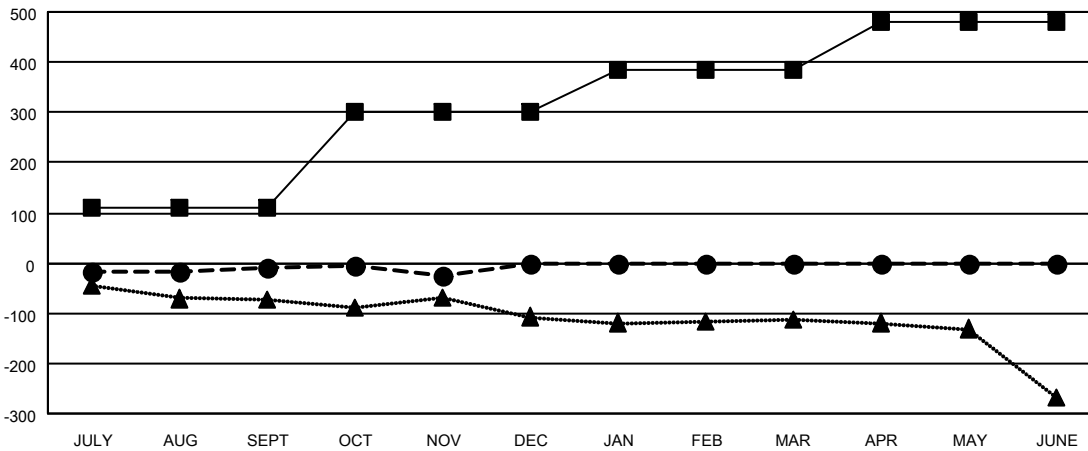

GMT MONTHLY MEMBERSHIP PROGRESS REPORT

Results as of: 11/30/2024

Multiple District 18

LOCATION: GEORGIA

GMT: OPEN

GMT CA 1

Clubs			
RESULTS FOR 2024-2025			
QUARTER	NEW CLUB GOAL	NEW CLUBS	DROPPED CLUBS
JULY/AUG/SEPT	0	0	1
OCT/NOV/DEC	2	0	0
JAN/FEB/MAR	2	0	0
APR/MAY/JUNE	1	0	0

Members			
RESULTS FOR 2024-2025			
QUARTER	MEMBER GROWTH NET GOAL	MEMBER GROWTH ACTUAL	DROPPED MEMBERS ACTUAL (including transfers)
JULY/AUG/SEPT	110	124	100
OCT/NOV/DEC	190	41	54
JAN/FEB/MAR	85	0	0
APR/MAY/JUNE	95	0	0

GOALS AND ACTUAL NEW CLUBS CUMULATIVE

- - CURRENT YEAR GOALS FOR NEW CLUBS
- - CURRENT YEAR ACTUAL NEW CLUBS
- ▲ - LAST YEAR ACTUAL NEW CLUBS

GOALS AND ACTUAL MEMBERS CUMULATIVE

- - MEMBER GROWTH NET GOAL
- - MEMBER GROWTH ACTUAL
- ▲ - LAST YEAR MEMBERSHIP ACTUAL